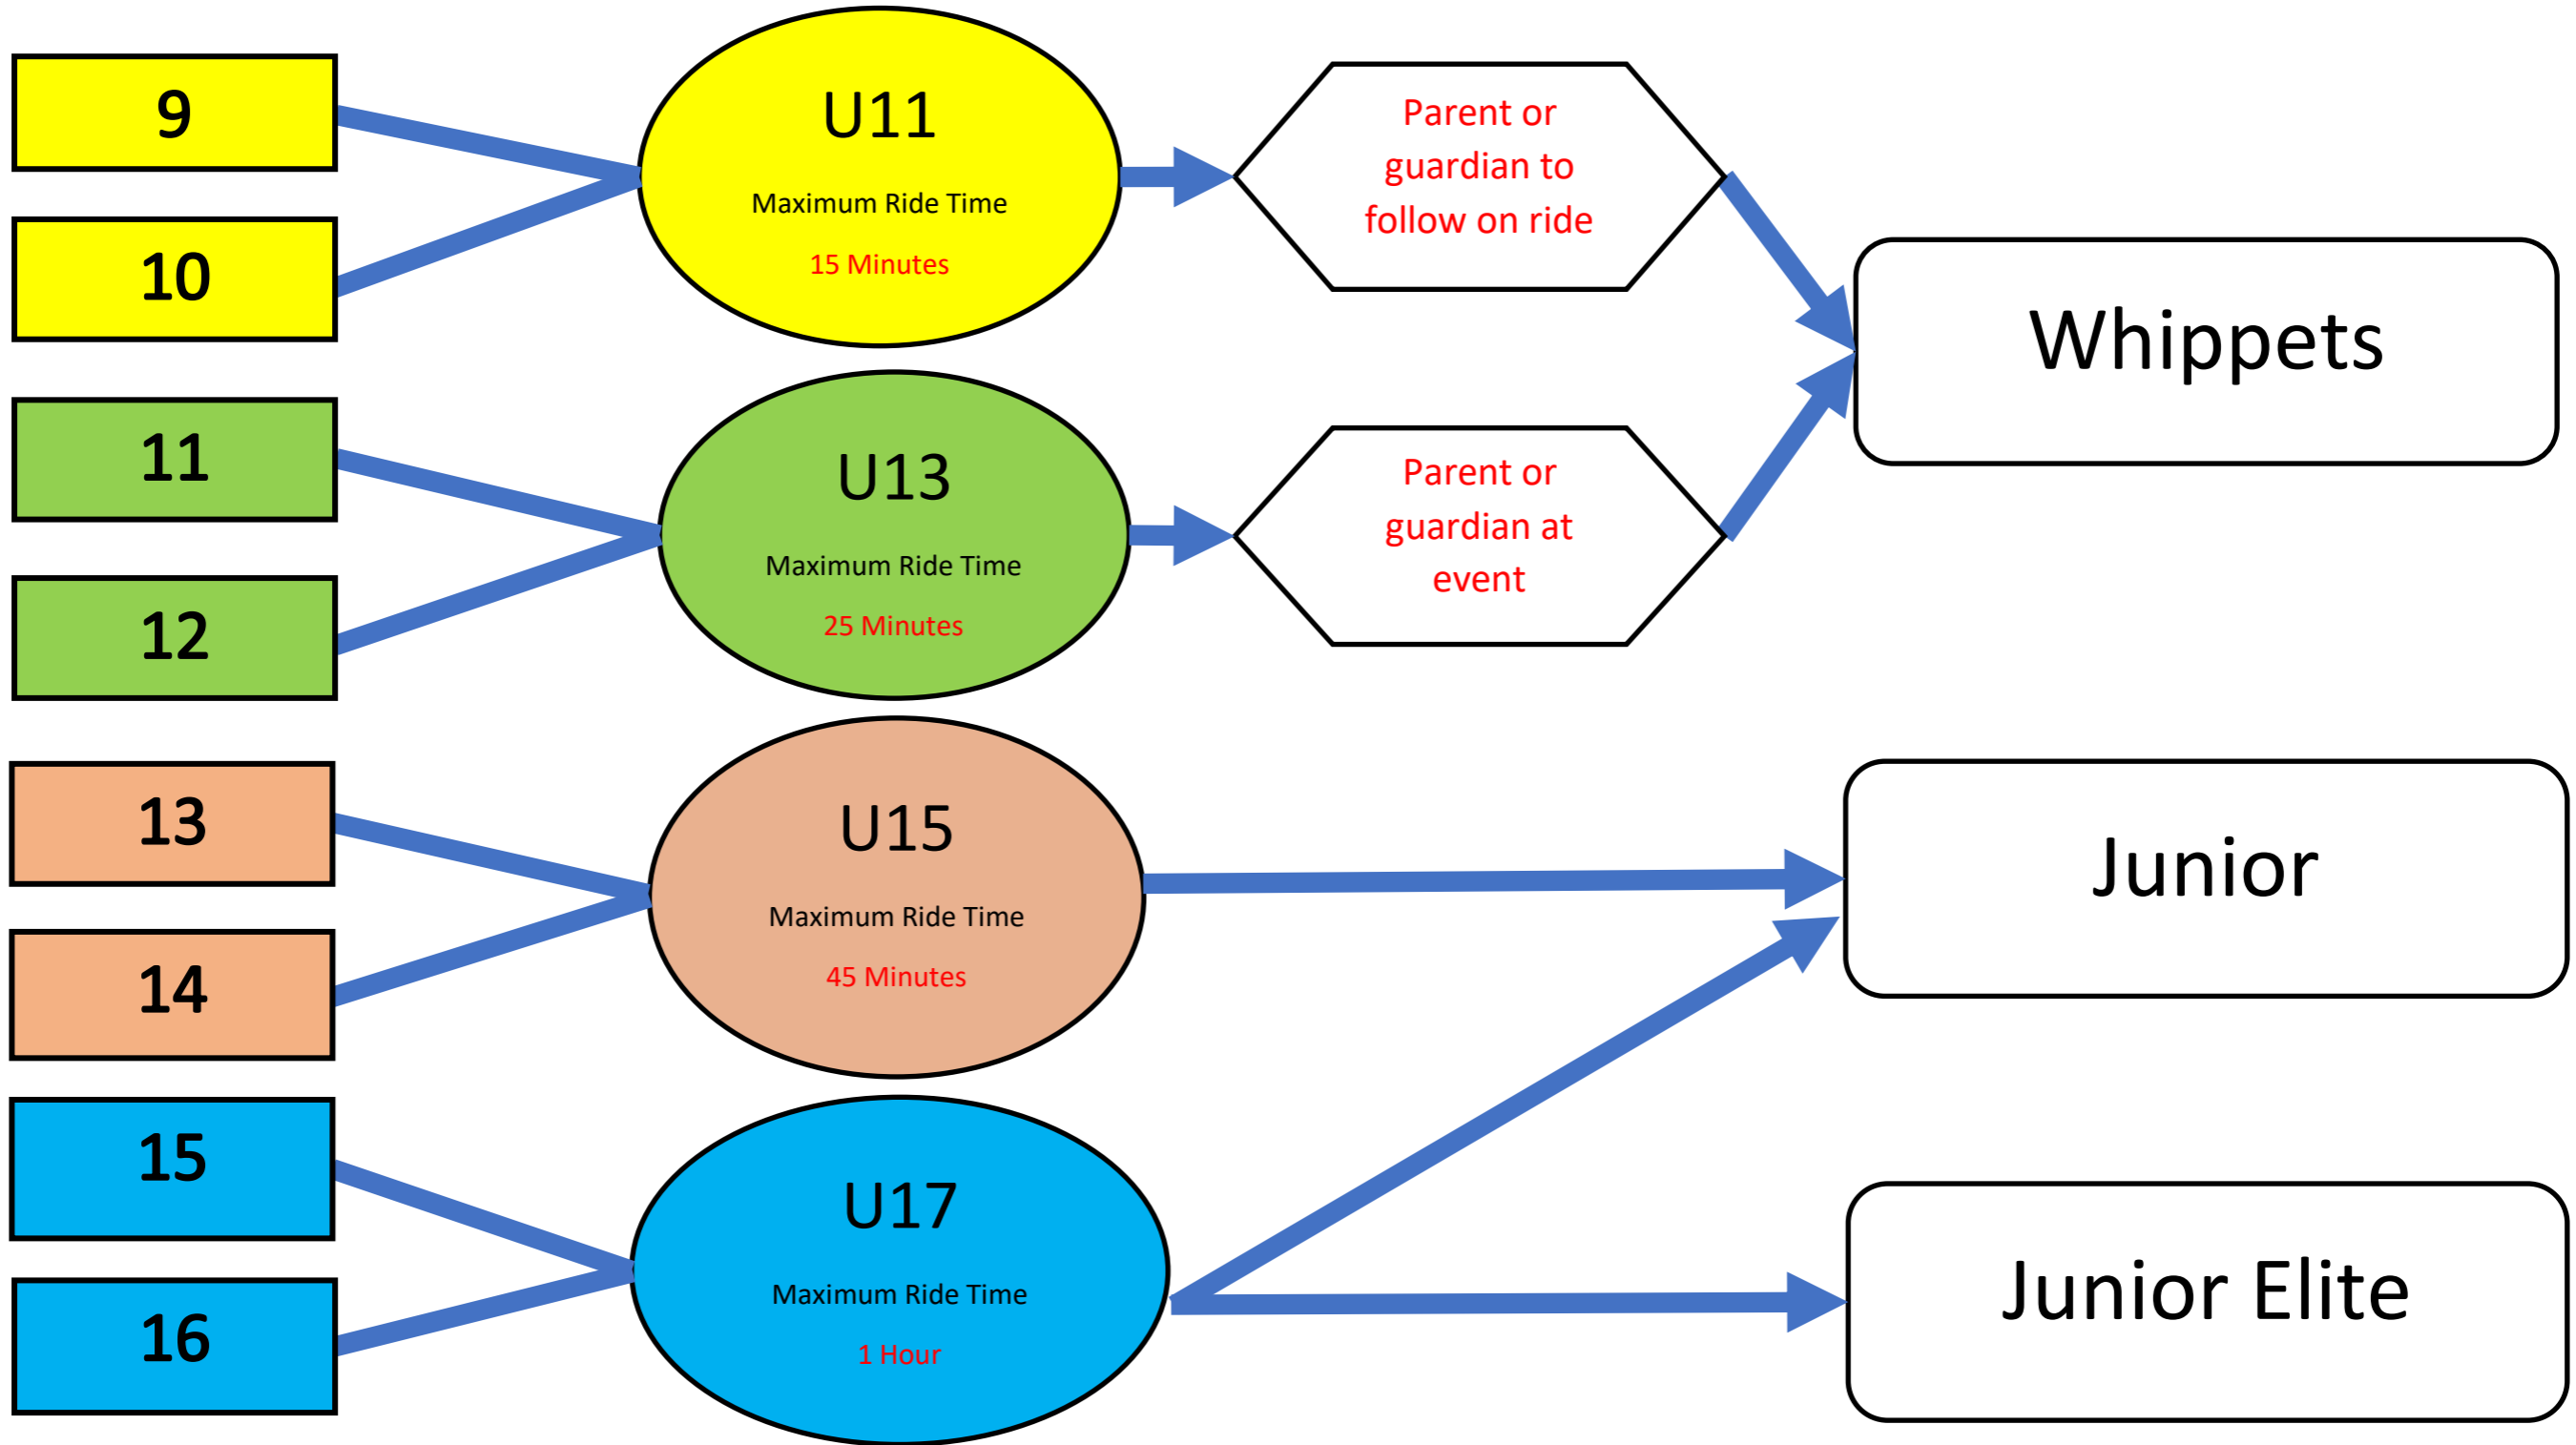

BMBC JUNIOR RACE CATEGORY GUIDELINES

Age on 31-12-2023

Junior riders will not be permitted to ride in the over 17 categories - Intro, Sport, Expert and Elite.

Notes and conditions

WHIPPETS.- Under 11

Auscycle permitted ride time – 15 minutes.

Will usually ride 1 lap of the Whippets course.

Must be accompanied on the ride by a parent or guardian appointed by a parent.

Must be a member of the Burrup Mountain Bike Club and Auscycle.

WHIPPETS – Under 13

JUNIOR – Under 15 and Under 17

Race Category Junior Under 15

Auscycle permitted ride time – 45 minutes.

Will usually ride 1 lap of the Sport Course.

Must be a member of the Burrup Mountain Bike Club and Auscycle.

JUNIOR ELITE – Under 17

Auscycle permitted ride time – 1 hour.

Will usually ride 2 laps of the Sport Course. (The race Commissaire may add E line to course at times)

Must be a member of the Burrup Mountain Bike Club and Auscycle.